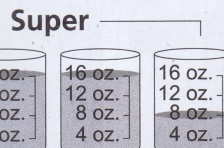

Starting at **$12.99**

E. Elyte Cotton Incontinence Pads

Stay fresh, dry and comfortable for hours. Soft, breathable pad has a cotton core that absorbs quickly and is gentle on skin. Stays put with a secure adhesive strip. Disposable. Choose from 4 absorption levels.

- **S4V-J1T041** Mini, 20 pk. (absorbs 10 oz.) **$12.99**
- **S4V-J1T042** Normal, 24 pk. (absorbs 17 oz.) **$14.99**
- **S4V-J1T043** Extra, 20 pk. (absorbs 36 oz.) **$16.99**
- **S4V-J1T044** Super, 30 pk. (absorbs 55 oz.) **$24.99**

G. Incontinence Stain & Odor Remover

SALE! the quickest and easiest way to remove incontinence stains and odors. Safe to use on any water-washable fabric and will not irritate skin. 32oz.
S4V-J1T569 $24.99 $19.99

Works effectively on clothing, upholstery, bed linens