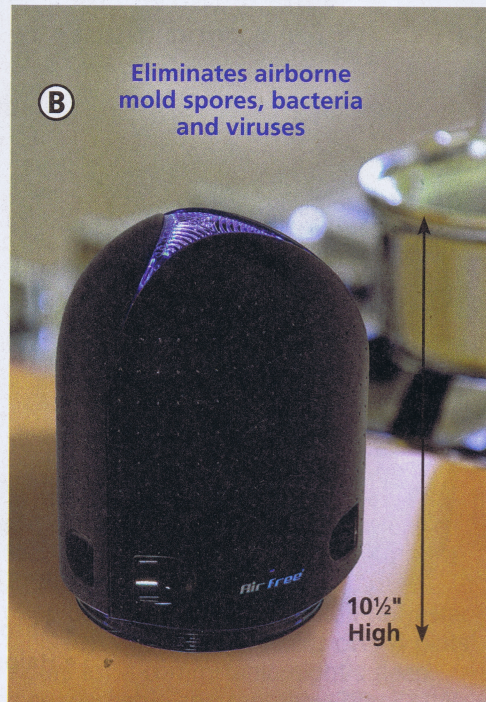

tions to make life easier

**B**

Eliminates airborne mold spores, bacteria and viruses

10½" High

Chocolate 321

Black 001

Burgundy 0328

**B. Airfree® Onix 3000 Filterless Air Purifier**

**Highly effective and completely silent.** Rid the air of bacteria, viruses, mildew, mold, dust mite allergens, pet allergens, pollen and tobacco odors. Needs no maintenance or replacement parts and generates no waste. Capacity: 650 sq. ft. Electric consumption: 52W Voltage: 110-127V. 10½Hx8½" dia. Weight: 3.3 lb.  
**S4V-J1T336 \$299.99**