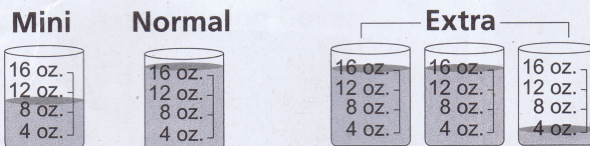

tions to make life easier

B

Eliminates airborne mold spores, bacteria and viruses

10½" High

Chocolate 321

Black 001

Burgundy 0328

B. Airfree® Onix 3000 Filterless Air Purifier

Highly effective and completely silent. Rid the air of bacteria, viruses, mildew, mold, dust mite allergens, pet allergens, pollen and tobacco odors. Needs no maintenance or replacement parts and generates no waste. Capacity: 650 sq. ft. Electric consumption: 52W Voltage: 110-127V. 10½Hx8½" dia. Weight: 3.3 lb.
S4V-J1T336 $299.99

Multi 0340

3 pack

New! Set of 50 liners

D

Only **$19.99**

D. Disposable Incontinence Liners

Keep your linens and upholstery clean, dry and stain-free with highly absorbent, odor-controlling shields. Quilted with extra-absorbent interior that holds up to 14 oz. of liquid. Latex-free exterior forms a waterproof moisture barrier. Set of 50 36x23" disposable liners.
S4V-J1T573 $19.99

E

Starting at **$12.99**

E. Elyte Cotton Incontinence Pads

Stay fresh, dry and comfortable for hours. Soft, breathable pad has a cotton core that absorbs quickly and is gentle on skin. Stays put with a secure adhesive strip. Disposable. Choose from 4 absorption levels.

- **S4V-J1T041** Mini, 20 pk. (absorbs 10 oz.) **$12.99**
- **S4V-J1T042** Normal, 24 pk. (absorbs 17 oz.) **$14.99**
- **S4V-J1T043** Extra, 20 pk. (absorbs 36 oz.) **$16.99**
- **S4V-J1T044** Super, 30 pk. (absorbs 55 oz.) **$24.99**

G. Incontinence Stain & Odor Remover

SALE! the quickest and easiest way to remove incontinence stains and odors. Safe to use on any water-washable fabric and will not irritate skin. 32oz.
S4V-J1T569 $24.99 $19.99

Works effectively on clothing, upholstery, bed linens

G

SAVE **$5**

H. Portable Washing Machine