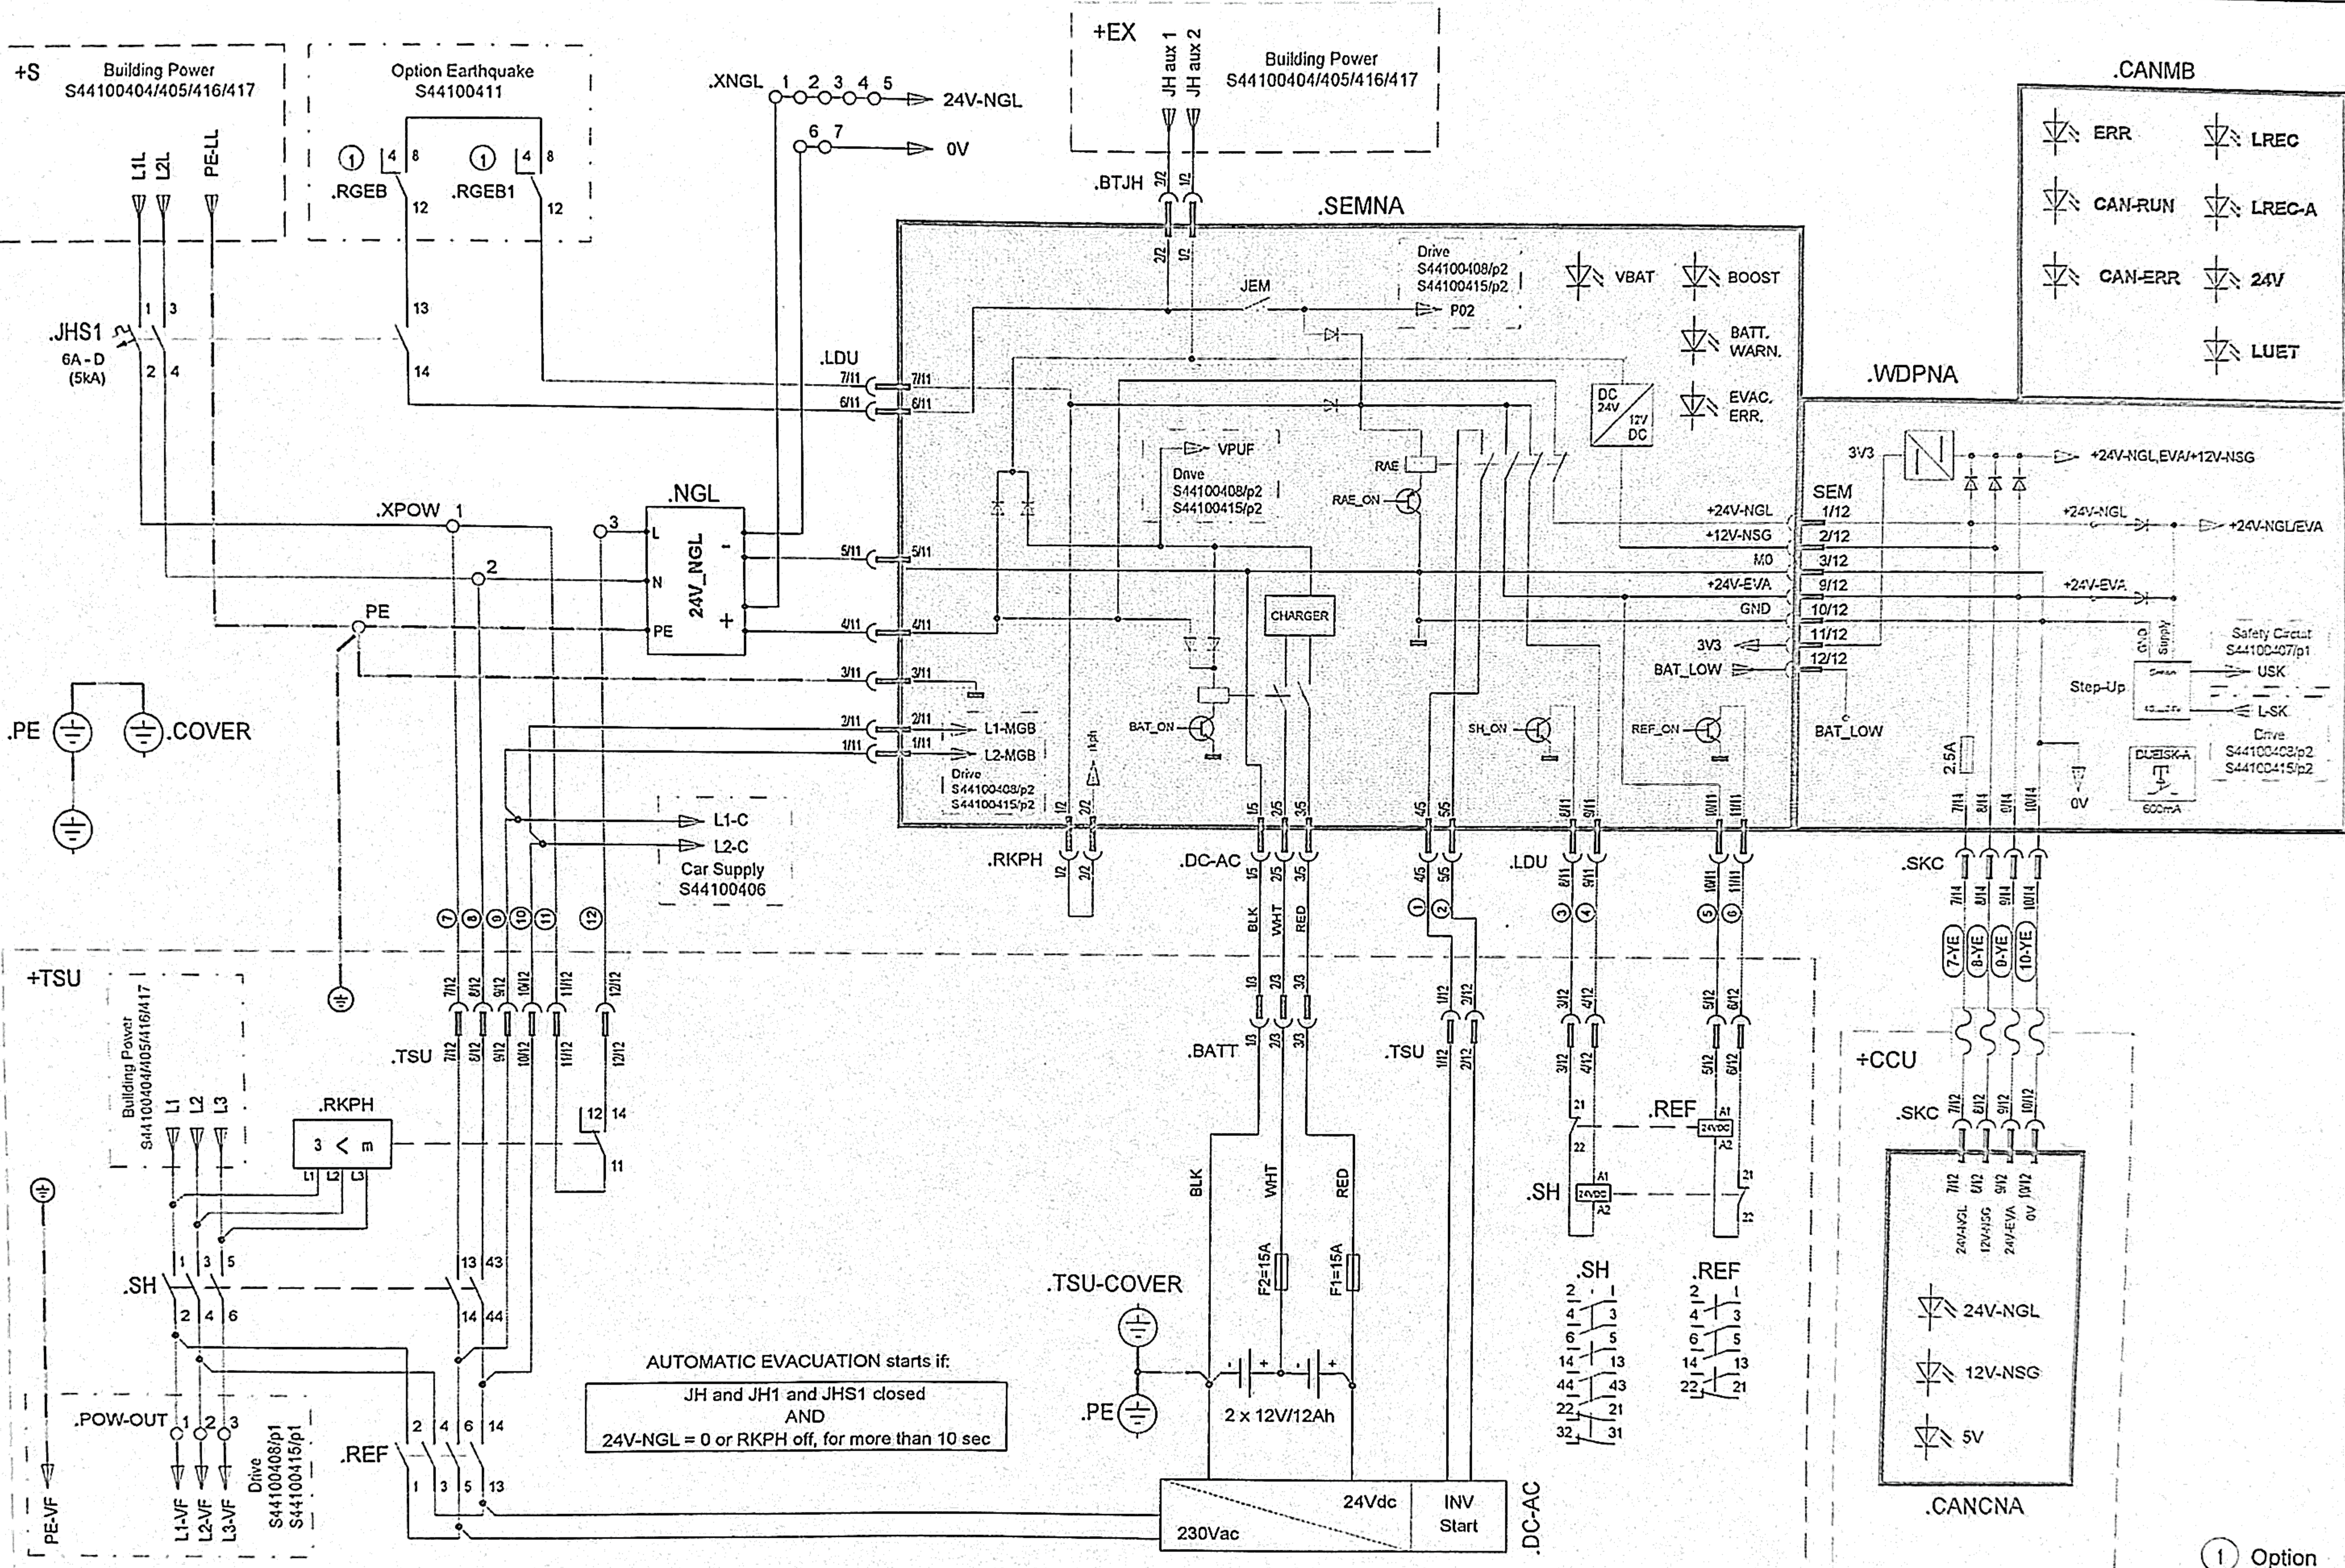

AUTOMATIC EVACUATION starts if:
 JH and JH1 and JHS1 closed
 AND
 24V-NGL = 0 or RKPH off, for more than 10 sec

1 Option

INVENTIO AG CH-6052 Hergiswil	Modification	As 0	As 2	As 3	As 4	As 5	As 6	Archive No.	Created	09-12-23	stefanro	Commission	Location	+LDU	Int.	No. pages	1	Format	A3	
	KANo.	155472						Replaces / Mod.	Checked	09-12-23	silvanu	Lit Supply COINX 100-NA 104	Lead Office	EB7		Page	1	Lang.	E	
	Date	09-12-23						Basis drawing	Norms check.	09-12-23	milmapa		S 44100418							
	Microfirmed								Released											